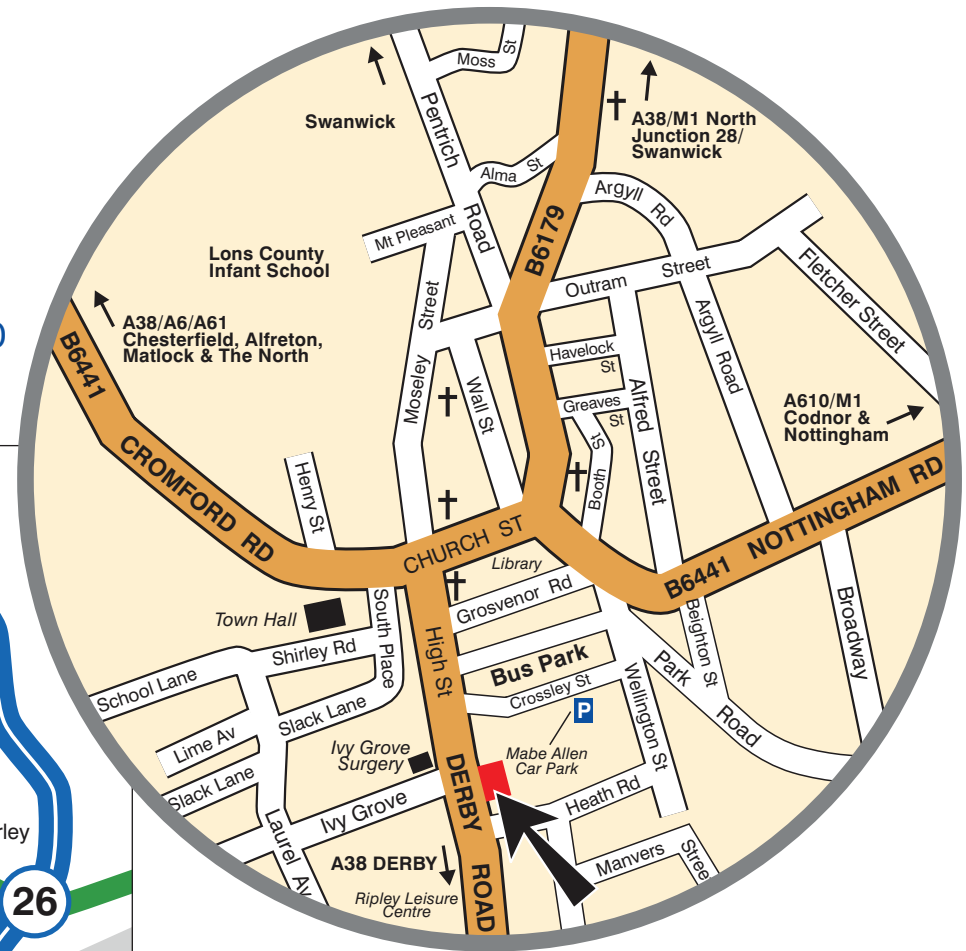

Midland Financial Solutions Ripley

3 Derby Road, Ripley, Derbyshire DE5 3EA. Telephone: 01332 345546/345370
 Email: info@midlandfinancialsolutions.co.uk

From M1 & Nottingham

1. Leave M1 at Junction 26 and join A610 (signposted Eastwood).
2. Continue on A610, through Codnor and follow signs to Ripley.
3. Turn off A610 onto Nottingham Road (B6441), and follow signs to Ripley Town Centre.
4. Continue through Town Centre onto Grosvenor Road, then turn onto Derby Road, and we are situated next to the Post Office.
6. Our car park can be found on Crossley Street.