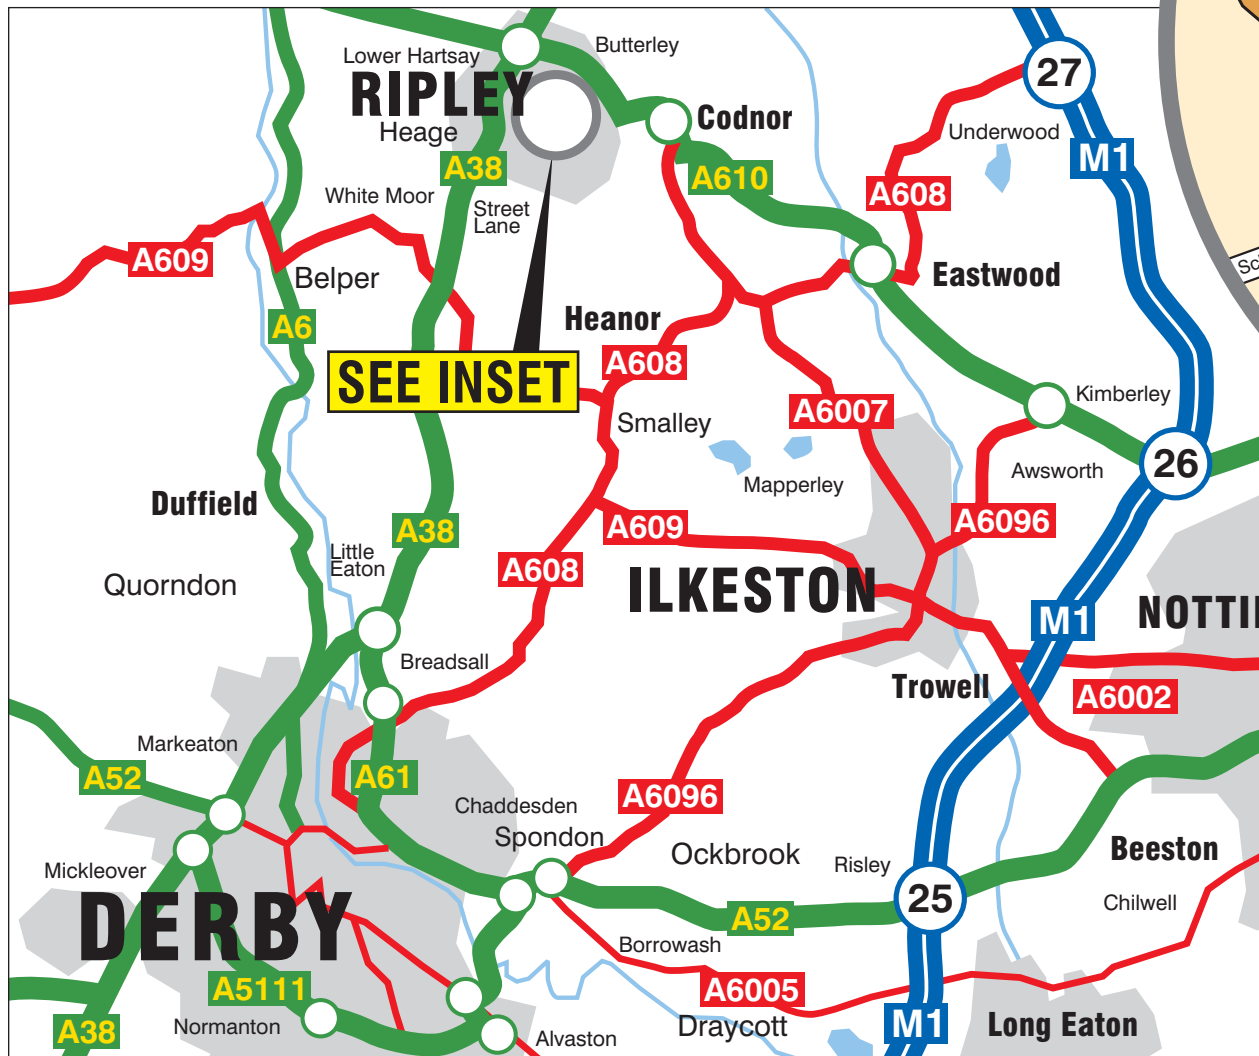

### From M1 & Nottingham

1. Leave M1 at Junction 26 and join A610 (signposted Eastwood).
2. Continue on A610, through Codnor and follow signs to Ripley.
3. Turn off A610 onto Nottingham Road (B6441), and follow signs to Ripley Town Centre.
4. Continue through Town Centre onto Grosvenor Road, then turn onto Derby Road, and we are situated next to the Post Office.
6. Our car park can be found on Crossley Street.