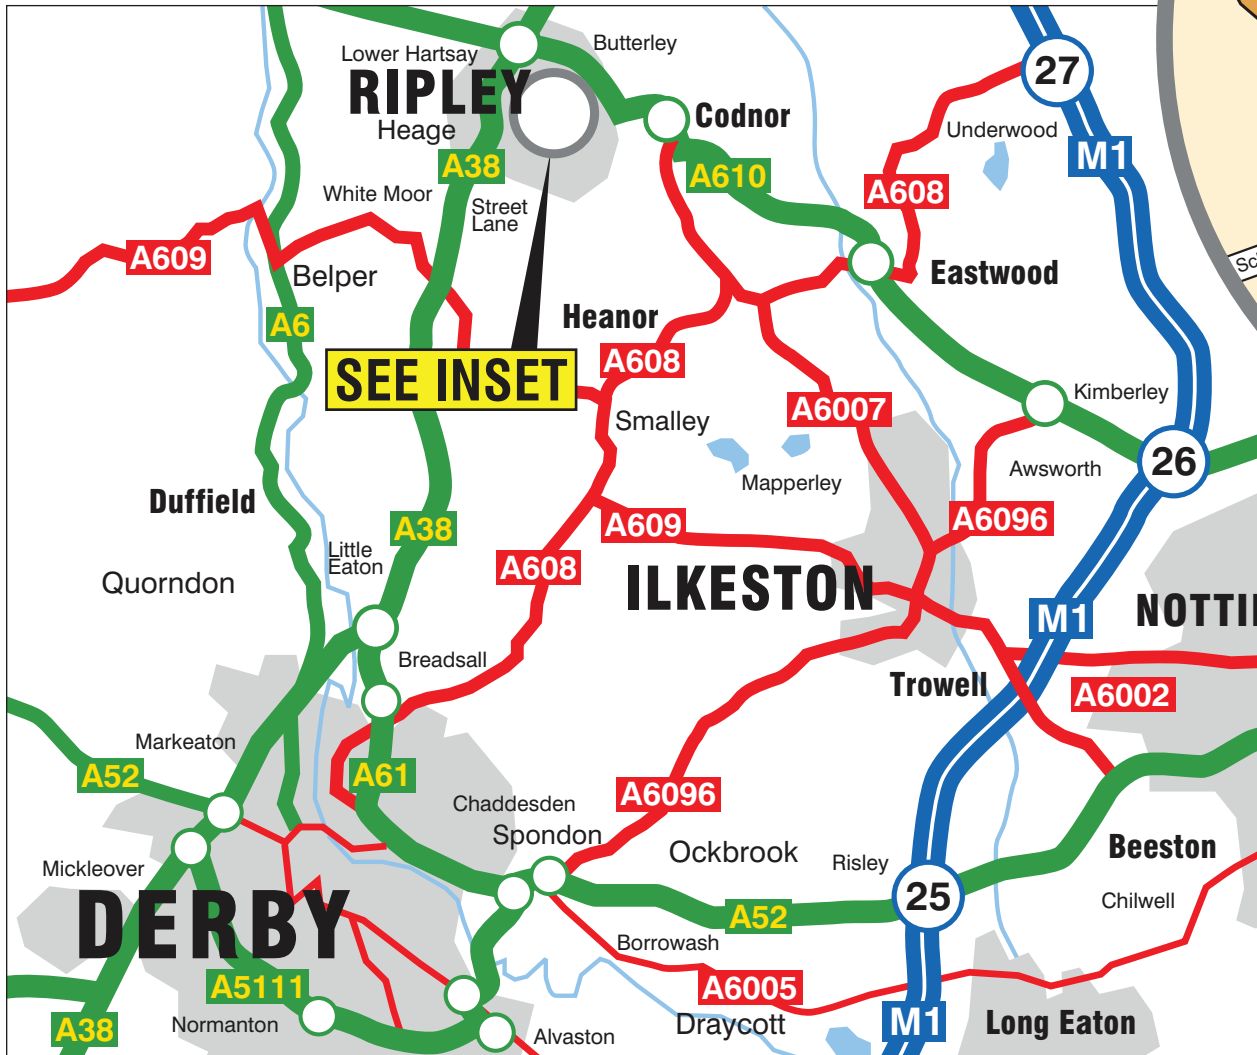

Midland Financial Solutions Ripley

3 Derby Road, Ripley, Derbyshire DE5 3EA. Telephone: 01332 345546/345370
 Email: info@midlandfinancialsolutions.co.uk

From M1 & Nottingham

1. Leave M1 at Junction 26 and join A610 (signposted Eastwood).
2. Continue on A610, through Codnor and follow signs to Ripley.
3. Turn off A610 onto Nottingham Road (B6441), and follow signs to Ripley Town Centre.
4. Continue through Town Centre onto Grosvenor Road, then turn onto Derby Road, and we are situated next to the Post Office.
6. Our car park can be found on Crossley Street.