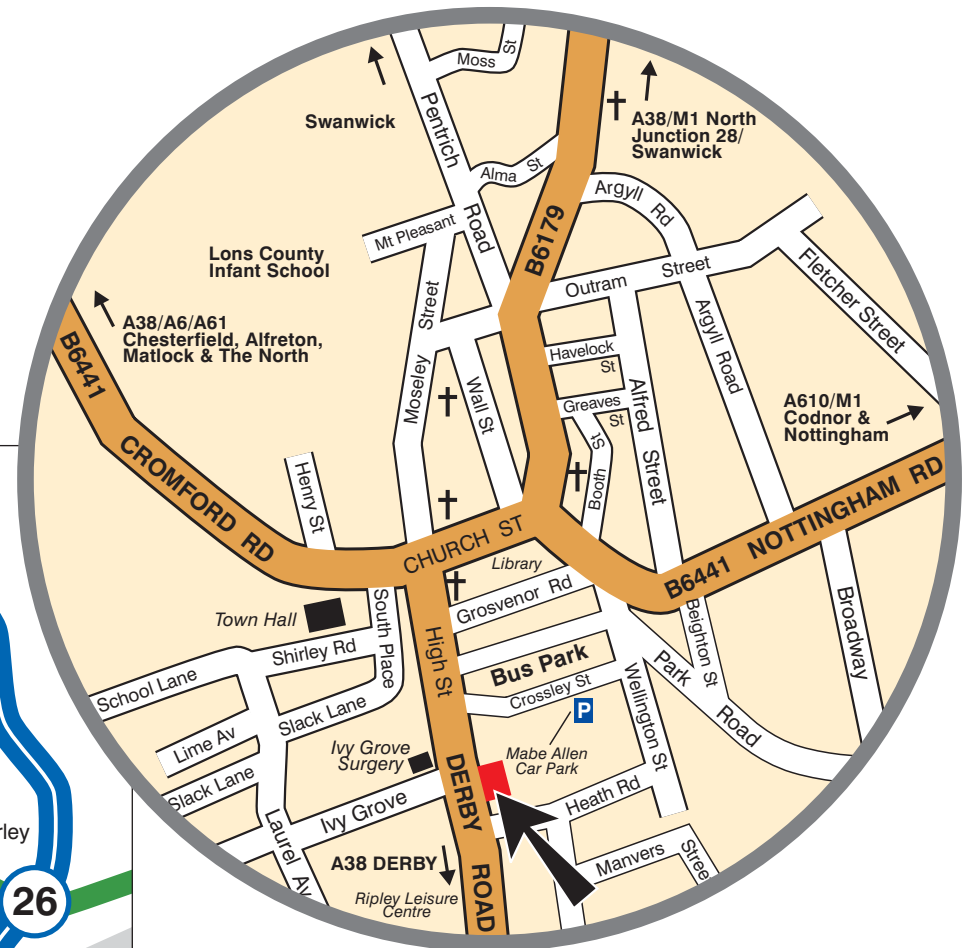

### From M1 & Nottingham

1. Leave M1 at Junction 26 and join A610 (signposted Eastwood).
2. Continue on A610, through Codnor and follow signs to Ripley.
3. Turn off A610 onto Nottingham Road (B6441), and follow signs to Ripley Town Centre.
4. Continue through Town Centre onto Grosvenor Road, then turn onto Derby Road, and we are situated next to the Post Office.
6. Our car park can be found on Crossley Street.