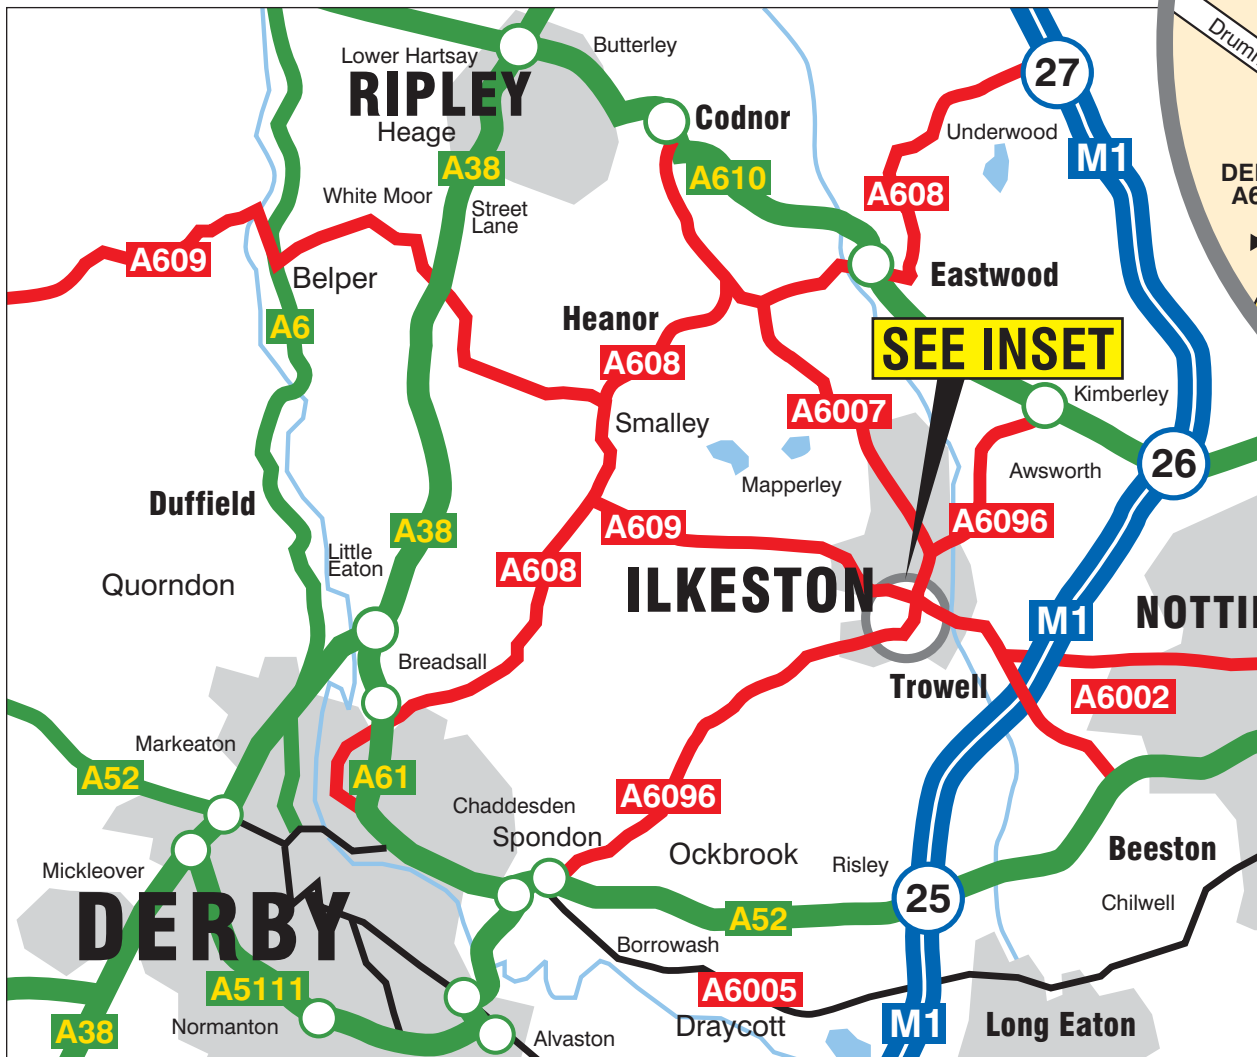

Midland Financial Solutions Ilkeston

29 St Mary Street, Ilkeston, Derbyshire DE7 8AB. Telephone: 0115 932 3995
 Email: info@midlandfinancialsolutions.co.uk

From M1

1. Leave M1 at Junction 26 and join A610 (signposted Eastwood).
2. Leave A610 at first sliproad and join the A6096 (signposted Ilkeston).
3. Follow road to 3rd roundabout and turn right onto Chalons Way (A6007).
4. At next roundabout (Tesco on right), turn left onto Manners Road, then left onto Lord Haddon Road.
5. Take left turn onto Jackson Avenue.
5. Continue up Jackson Avenue and we are on the corner with St Mary Street.
6. Our Car Park can be found on Jackson Avenue.