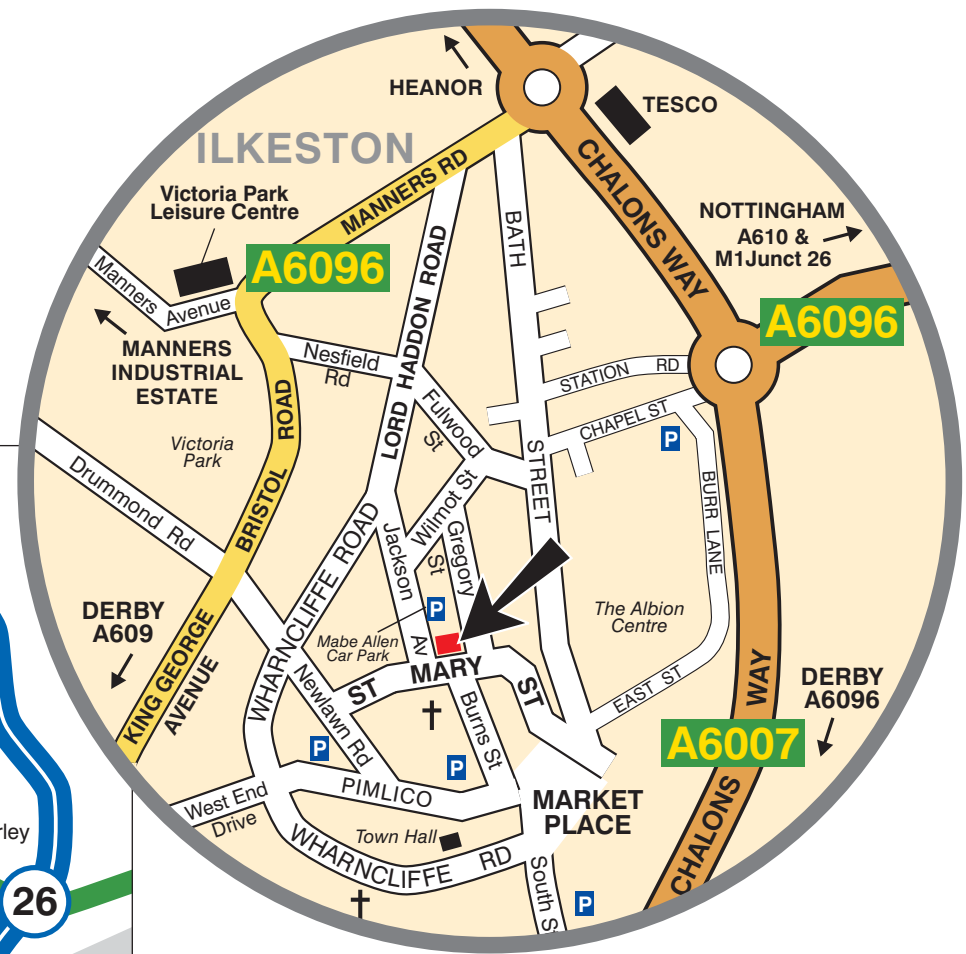

Midland Financial Solutions Ilkeston

29 St Mary Street, Ilkeston, Derbyshire DE7 8AB. Telephone: 0115 932 3995
 Email: info@midlandfinancialsolutions.co.uk

From M1

1. Leave M1 at Junction 26 and join A610 (signposted Eastwood).
2. Leave A610 at first sliproad and join the A6096 (signposted Ilkeston).
3. Follow road to 3rd roundabout and turn right onto Chalons Way (A6007).
4. At next roundabout (Tesco on right), turn left onto Manners Road, then left onto Lord Haddon Road.
5. Take left turn onto Jackson Avenue.
5. Continue up Jackson Avenue and we are on the corner with St Mary Street.
6. Our Car Park can be found on Jackson Avenue.