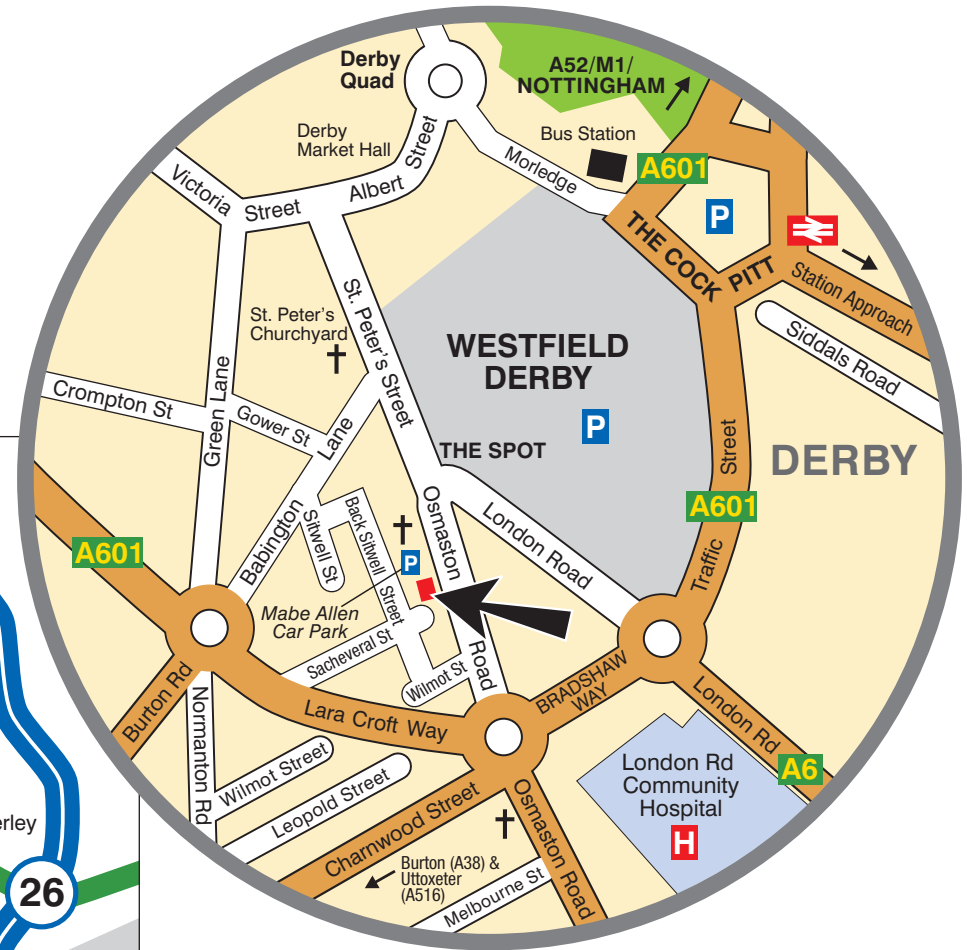

### From M1 & Nottingham

1. Leave M1 at Junction 25 and follow A52 (signposted Derby).
2. At The Pentagon roundabout (A61 Junction), take 2nd exit towards City Centre.
3. Follow left hand lane (signposted Melbourne A514).
4. At The Cock Pitt (Car Park roundabout), take 2nd left onto Traffic Street (Inner Ring Road A601).
5. Continue over roundabout up Bradshaw Way.
6. At top, turn right onto Osmaston Road and we are located approx. 100 metres on the left hand side
7. Our Car Park can be found on Backsitwell Street, (turn left into Wilmot Street and then first right into Back Sitwell Street).