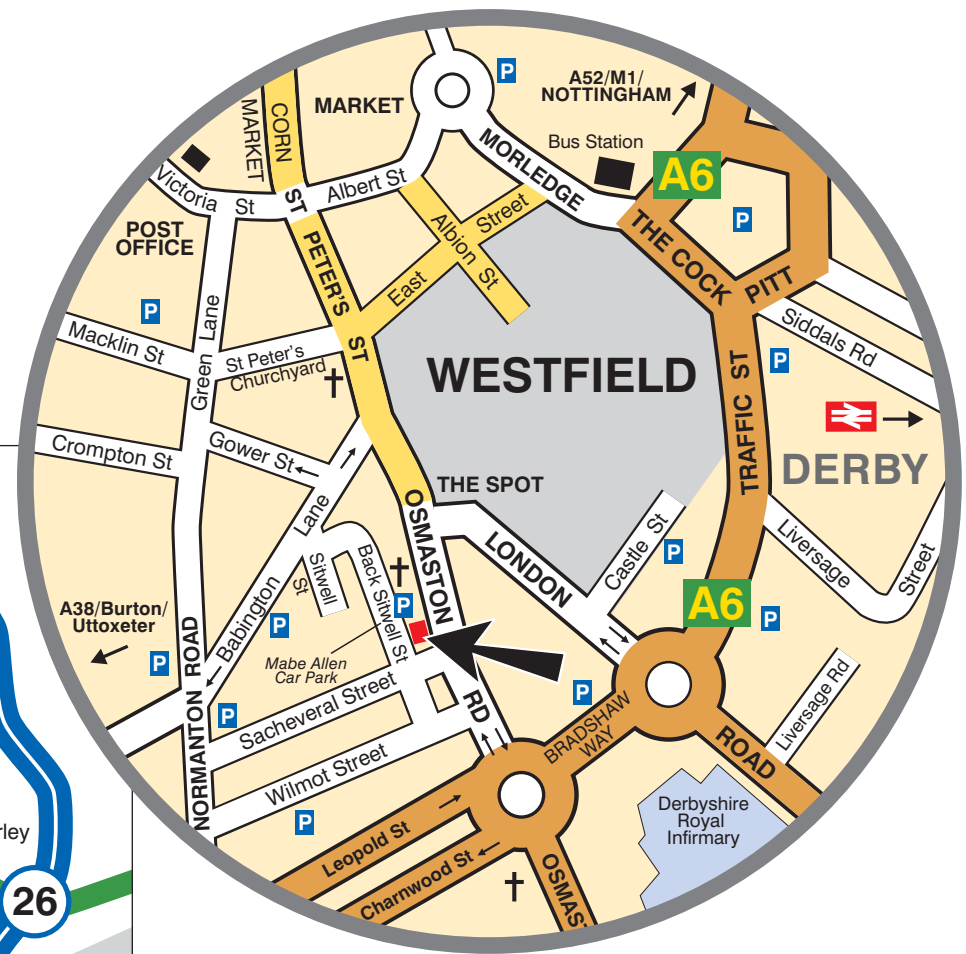

Midland Financial Solutions Derby

50 Osmaston Road, Derby DE1 2HU. Telephone: 01332 345265
 Email: info@midlandfinancialsolutions.co.uk

From M1 & Nottingham

1. Leave M1 at Junction 25 and follow A52 (signposted Derby).
2. At The Pentagon roundabout (A61 Junction), take 2nd exit towards City Centre.
3. Follow left hand lane (signposted Melbourne A514).
4. At The Cock Pitt (Car Park roundabout), take 2nd left onto Traffic Street (Inner Ring Road A6).
5. Continue over roundabout up Bradshaw Way.
6. At top, turn right onto Osmaston Road and we are located approx. 50 metres on the left hand side
7. Our Car Park can be found on Backsitwell Street.