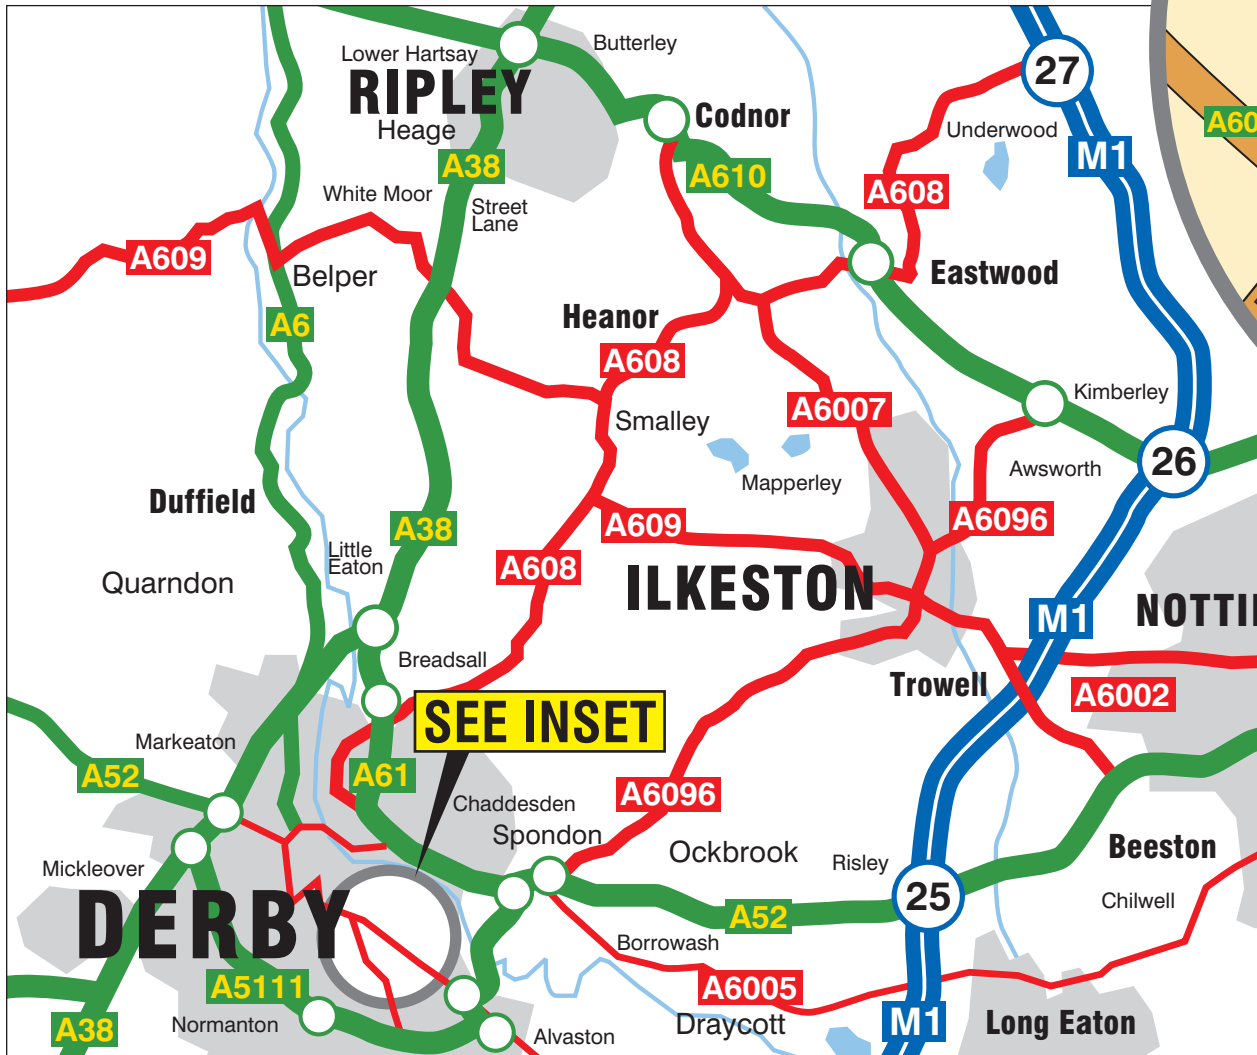

### From M1 & Nottingham

1. Leave M1 at Junction 25 and follow A52 (signposted Derby).
2. At The Pentagon roundabout (A61 Junction), take 2nd exit towards City Centre.
3. Follow left hand lane (signposted Melbourne A514).
4. At The Cock Pitt (Car Park roundabout), take 2nd left onto Traffic Street (Inner Ring Road A601).
5. Continue over roundabout up Bradshaw Way.
6. At top, turn right onto Osmaston Road and we are located approx. 100 metres on the left hand side
7. Our Car Park can be found on Backsitwell Street, (turn left into Wilmot Street and then first right into Back Sitwell Street).