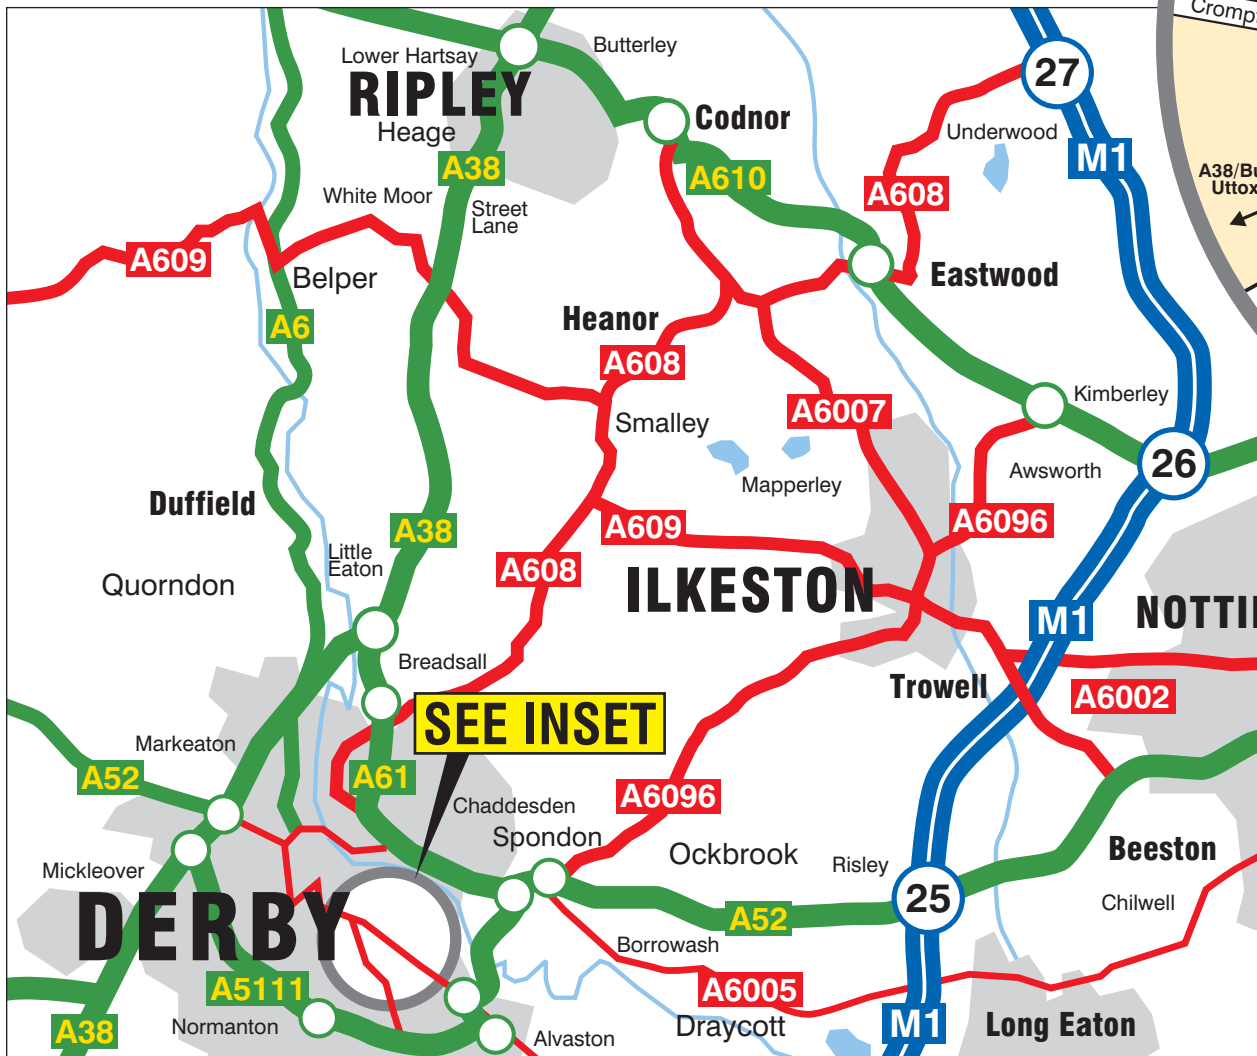

Midland Financial Solutions Derby

50 Osmaston Road, Derby DE1 2HU. Telephone: 01332 345265
 Email: info@midlandfinancialsolutions.co.uk

From M1 & Nottingham

1. Leave M1 at Junction 25 and follow A52 (signposted Derby).
2. At The Pentagon roundabout (A61 Junction), take 2nd exit towards City Centre.
3. Follow left hand lane (signposted Melbourne A514).
4. At The Cock Pitt (Car Park roundabout), take 2nd left onto Traffic Street (Inner Ring Road A6).
5. Continue over roundabout up Bradshaw Way.
6. At top, turn right onto Osmaston Road and we are located approx. 50 metres on the left hand side
7. Our Car Park can be found on Backsitwell Street.